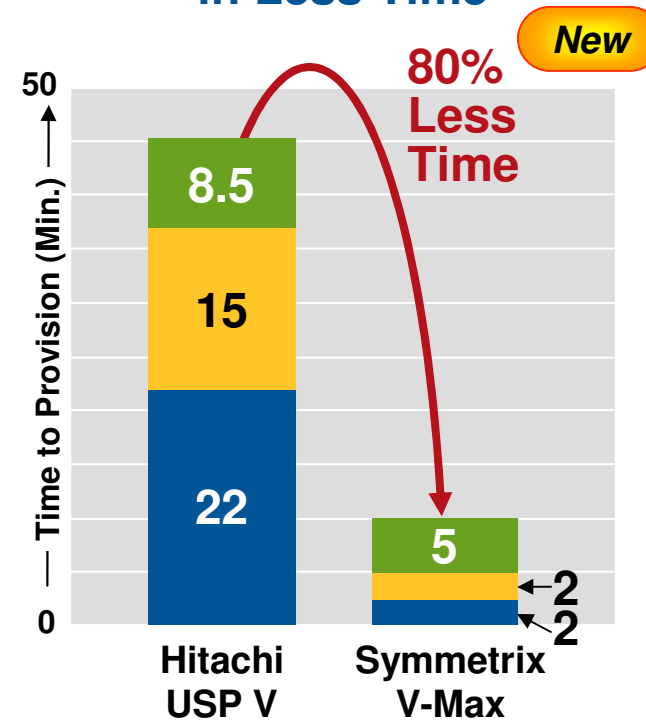

Space-Efficient, Easy-to-Manage Capacity

Provision Capacity with Fewer Steps

Provision Capacity in Less Time

Test Case

- Create pool, add 10 TB of storage, and enable pool
- Create 158 thin volumes and associate to a pool
- Map thin volumes to 32 ports