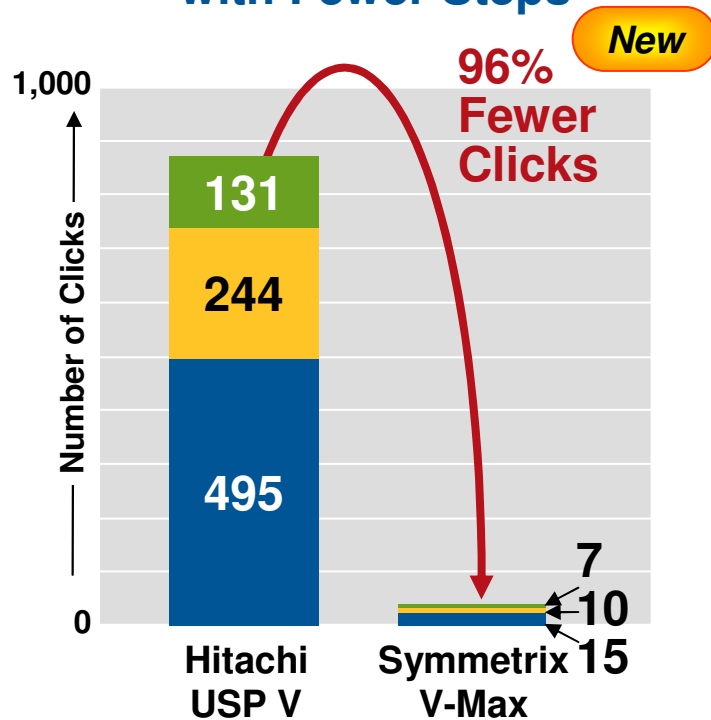

Space-Efficient, Easy-to-Manage Capacity

Provision Capacity with Fewer Steps

Provision Capacity in Less Time

Test Case

- Create pool, add 10 TB of storage, and enable pool
- Create 158 thin volumes and associate to a pool
- Map thin volumes to 32 ports